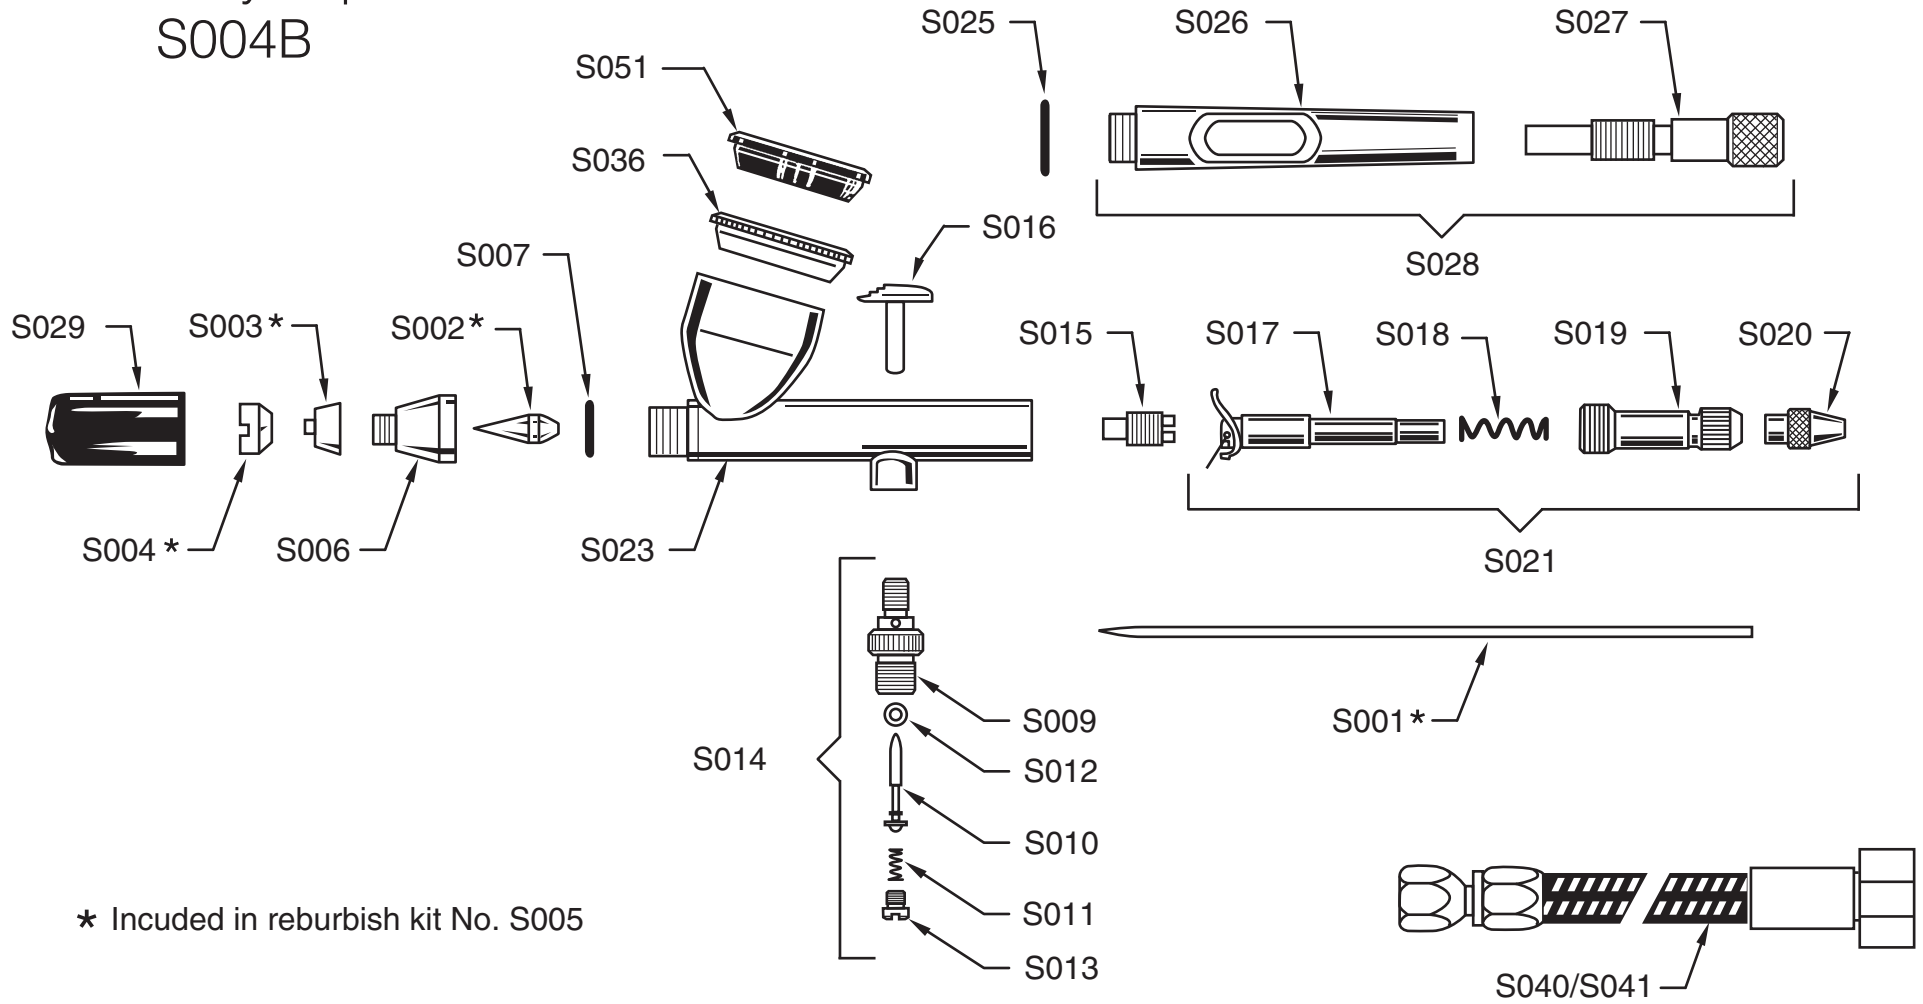

# SATagraph 4B

Gravity cup

S004B

\* Included in reburbish kit No. S005