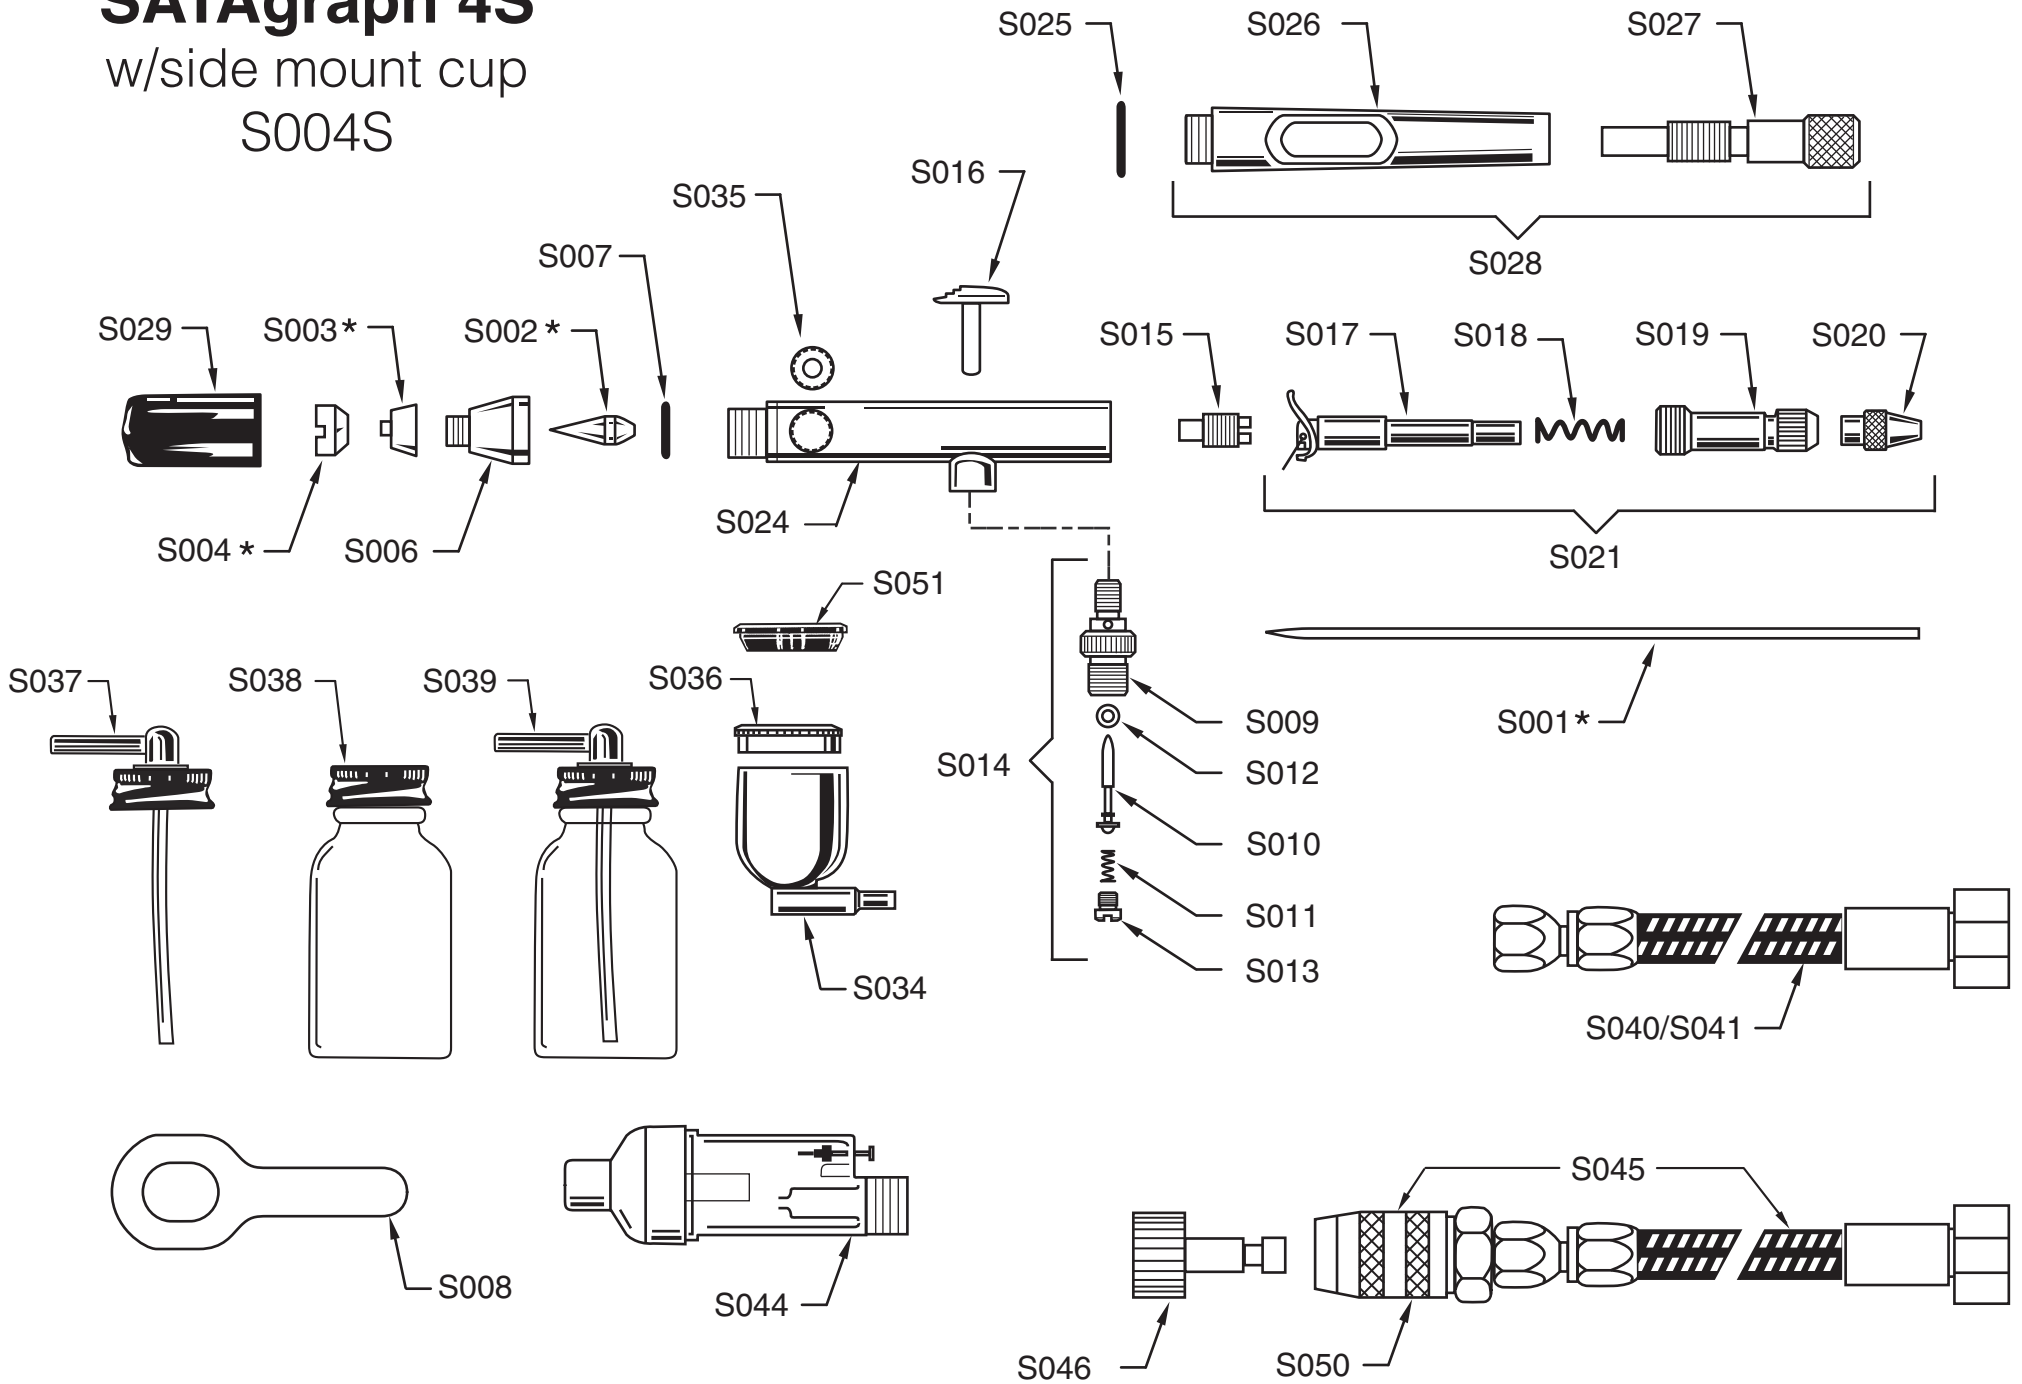

SATagraph 4S

w/side mount cup
S004S

* Included in reburbish kit No. S005